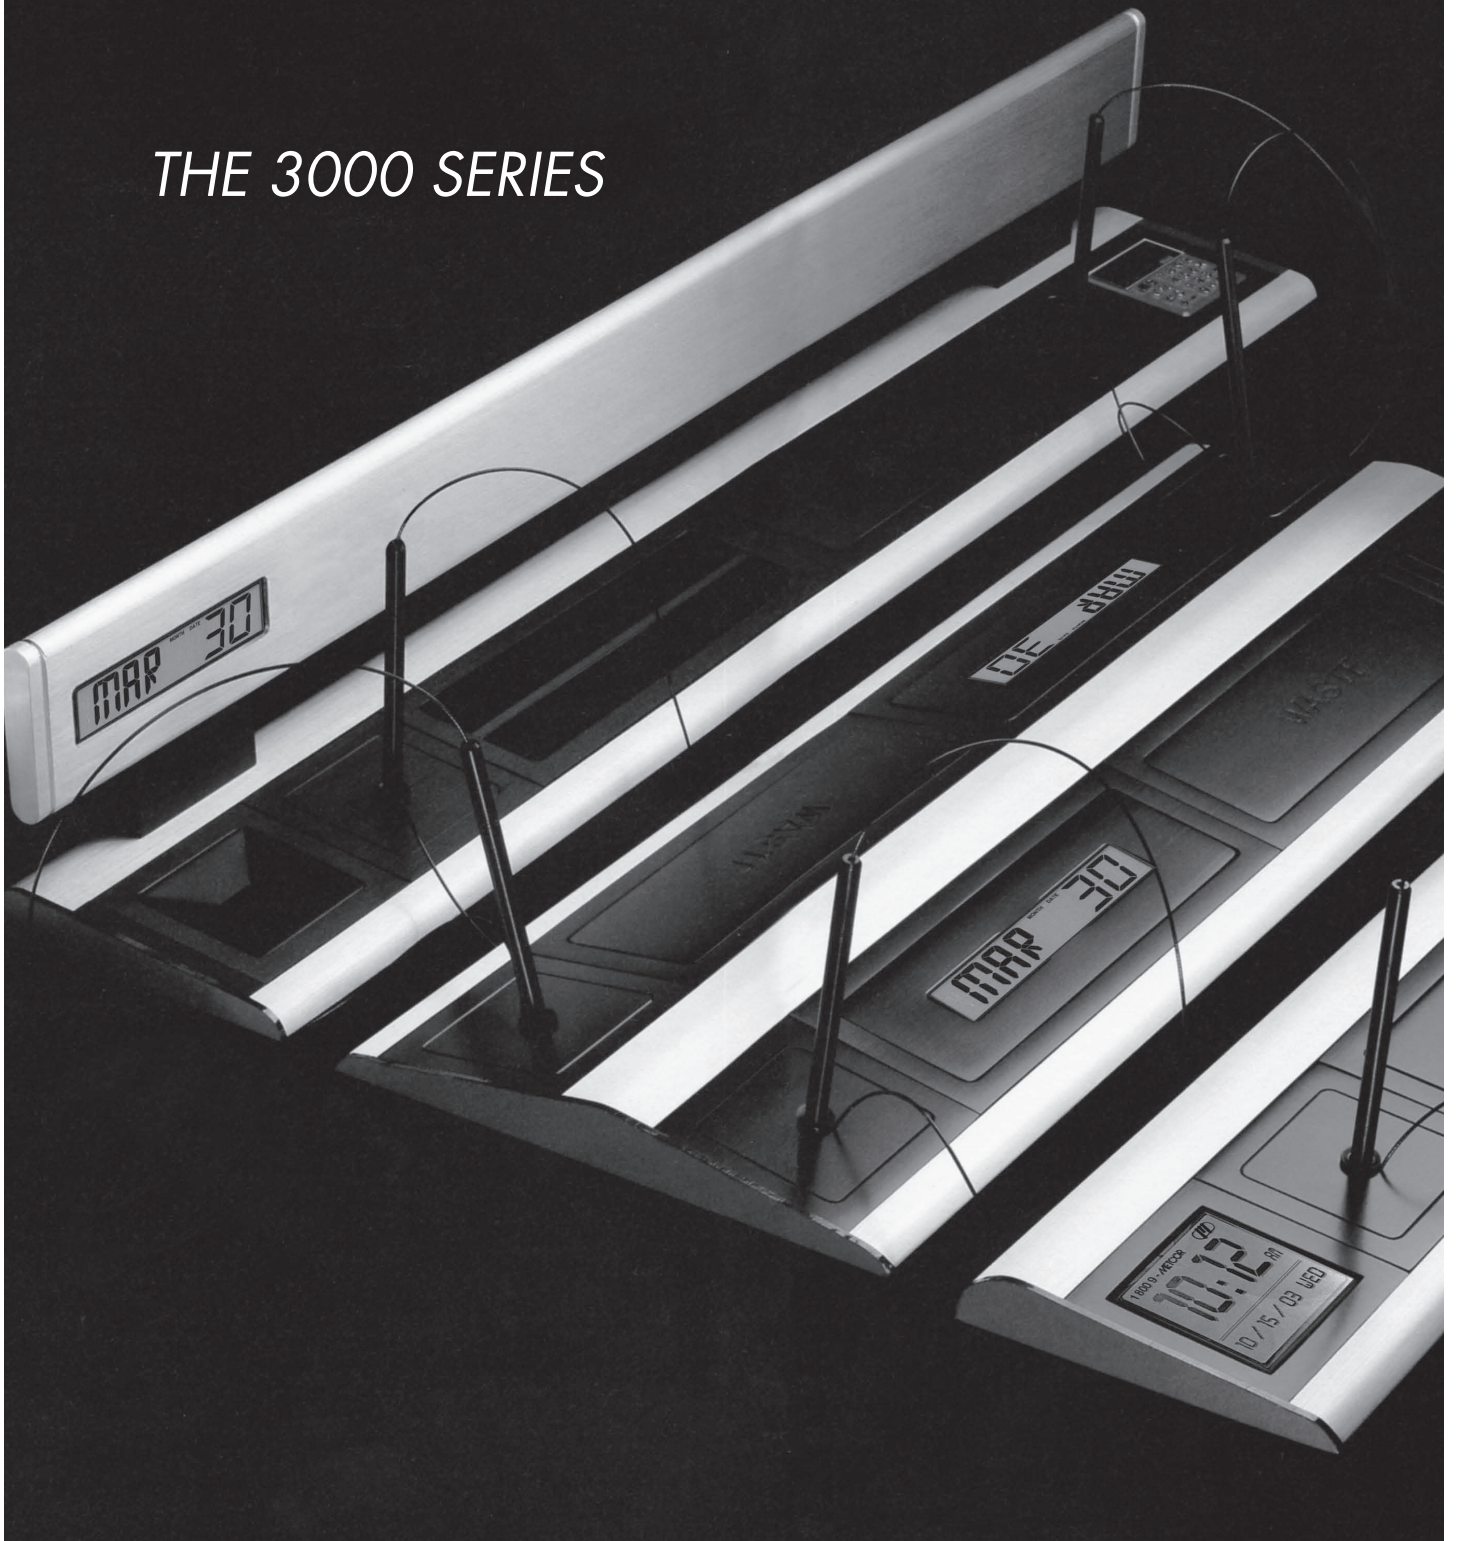

THE 3000 SERIES

METCOR

THE 3000 SERIES

The 3000 Series Wedge™ system is designed with cut out required in writing surface, however adapters are available with no cutout. Components snap together and rearrange for numerous layouts. Numerous combinations allow the designer to utilize this collection to customize their particular needs. Satin Black insets are standard, housed in choice of 15 designer finishes.

SINGLE SIDED WITHOUT PERPETUAL CALENDAR

CC3300
CHECKSTAND CENTERPIECE
One digital calendar, two black security pens with funnels and cables.

\$887 \$1090

SIZE: 14 1/2"L x 6 3/4"W x 1"H

CC3309
CHECKSTAND CENTERPIECE
One LCD calendar/clock, one digital calendar, one calculator, two black security pens with funnels and cables.

1371 1678

SIZE: 22"L x 6 3/4"W x 1"H

CC3305
CHECKSTAND CENTERPIECE
One three-section form holder (max. form size 8 1/4"), one LCD calendar/clock, one waste door, two black security pens with funnels and cables.