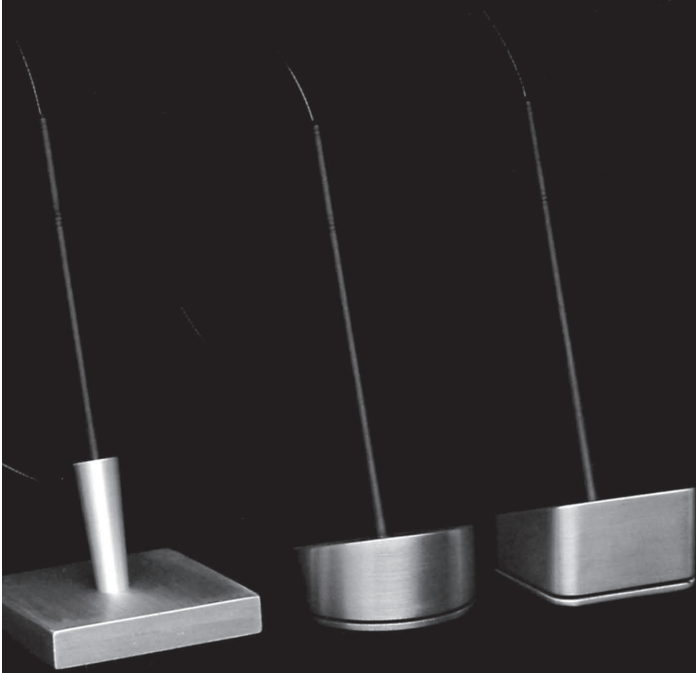

SECURITY PENS

METCOR