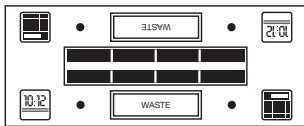

SINGLE SIDED

PC1325

One digital calendar, three-section vertical form holders, two black security pens with 24" cables. Double adhesive tape included.

\$401

\$603

SIZE: 20"L x 3"W x 6"H

PC1310

One digital calendar, (month, day, date), one LCD clock/calendar, one waste door, one calculator, two black security pens with 24" cables.

713

1101

SIZE: 30"L x 6³/₄"W

DOUBLE SIDED RECTANGULAR

PC1311

One double sided calendar, two LCD clock/calendar, two waste doors, two calculators, four black security pens.

2698

3250